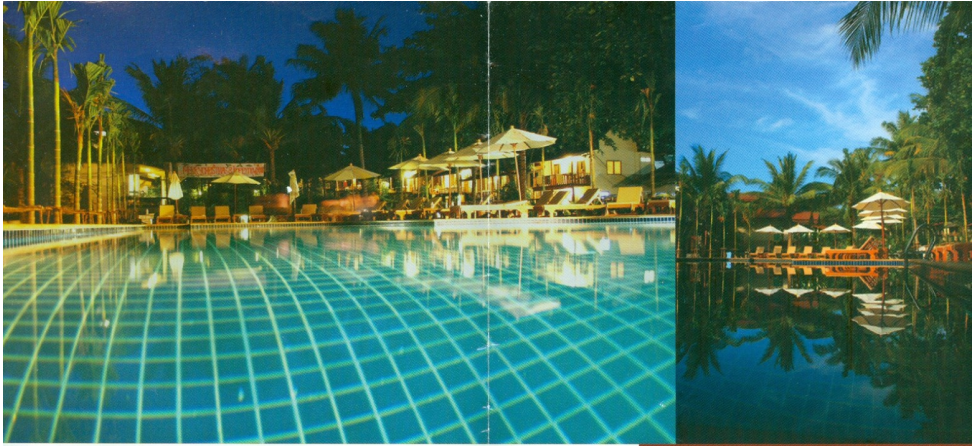

Room

Relax on the decking, have a siesta on the traditional Thai loungers, or sleep comfortably in your luxurious bedroom with the sound of trickling fountain water soothing you to sleep. Only at Palita Lodge..... your second home.

Luxury

PALITA

Dining.....

For the dining, Palita Lodge offers Mediterranean, Traditional Thai Food and fresh Seafood selections within the grounds of the resort.

Facilities.....

- Swimming Pool
- Satellite TV
- Pool Table, Table Tennis
- Laundry Service
- Beach Restaurant
- Wifi Service
- Safetybox Security
- Ticket

Palita Lodge

Smooth, sophisticated, suave....your room at Palita Lodge is all these things and more. Decked out in natural woods, and finished to very high standards, these spacious living areas offer you a stylish degree of comfort away from the hustle and bustle of outside daily Thai life.